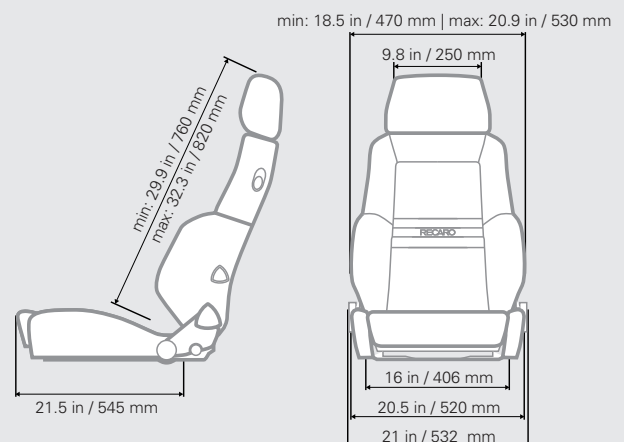

FEATURES AND ATTRIBUTES

- RECARO proprietary ergonomics: S-shaped backrest designed to align the spinal column in its most natural and healthy position.
- RECARO's proprietary integrated lumbar support technology provides superior comfort and support.
- Independently adjustable back bolsters can be set to perfectly cradle your body and hold it in the correct seating position for high-performance driving
- Adjustable headrest
- Backrest setting on both sides
- Backrest side bolsters adjustable on both sides
- Gas-spring height adjustment
- Synchronous mechanism (rocker function)
- Free vibration function
- Large, stable base
- 4D armrests (adjustable in width and height, rotating and adjustable arm support)
- Casters for carpeting or hard floors
- Long seat cushion with very flat side bolsters
- Extendable seat cushion

UPHOLSTERY OPTIONS

Black Leather / Pepita
LHW.02.010.3168-OC

Black Leather
LTW.02.010.LL11-OC

Beige Leather
LTW.02.010.LL44-OC

Gray Leather
LTW.02.010.LL55-OC

SPECIFICATIONS

Weight: 55.3 lbs / 25 kg

Max height (chair): 32.3 inches / 820 mm

Max chair cushion depth: 21.5 inches / 545 mm

Max chair cushion width: 20.5 inches / 520 mm

- Optional manually adjustable lumbar available
- 250 LBS MAXIMUM LOAD

Dimensions do not include mounting hardware