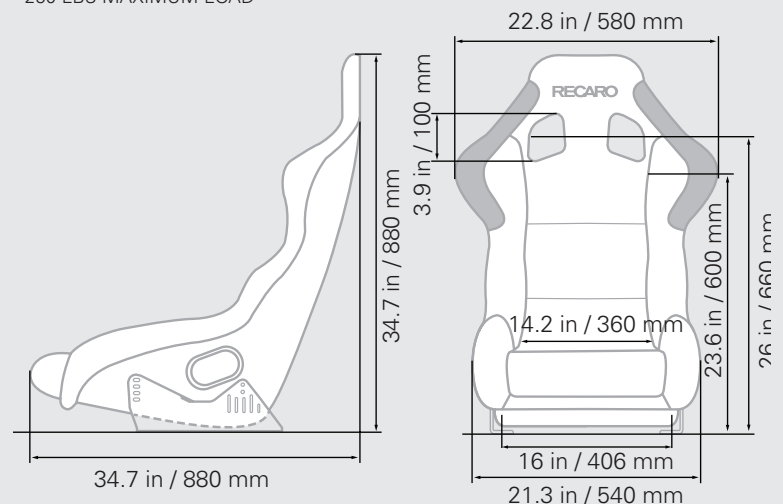

FEATURES AND ATTRIBUTES

- RECARO proprietary ergonomics: S-shaped backrest with "built-in" lumbar support
- Integrated headrest
- Paddable lumbar support
- Glass fiber reinforced plastic (GFRP)
- Gas-spring height adjustment
- Synchronous mechanism (custom weight adaptation)
- Cantilever function
- Chrome stable base
- 4D armrests (adjustable in width and height, rotating and adjustable arm support)
- Chrome casters for carpeting or hard floors

UPHOLSTERY OPTIONS

Black Velour
071.90.3223-010C

Black Velour / Pepita / Black Accent
071.90.SH102-10C

Black Velour / Pepita / Red Accent
071.90.SH107-10C

SPECIFICATIONS

Weight: 15.4 lbs / 7.0 kg

Max height: 34.6 inches / 880 mm

Max seat cushion depth: 19.5 inches / 495 mm

Max seat cushion width: 15.4 inches / 390 mm

- 250 LBS MAXIMUM LOAD

Dimensions do not include mounting hardware