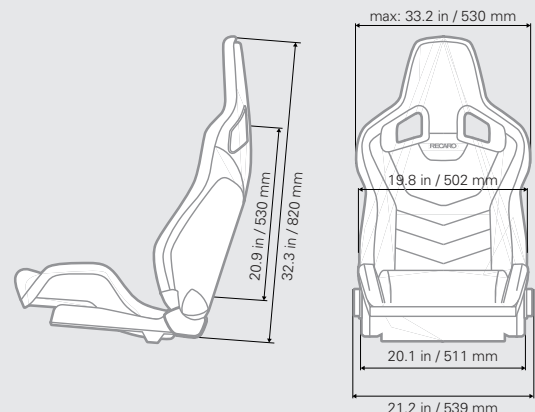

UPHOLSTERY OPTIONS

**Nardo Black /
Silver logo**
410.1GT.3163-OC

**Leather Black /
Carbon Weave**
410.1GT.3167-OC

FEATURES AND ATTRIBUTES

- Exclusive, sporty seat design, feel and performance
- Integrated headrest
- Flat, ergonomically shaped seat cushions
- Backrest adjustment on both sides
- Black back shell
- Gas spring height adjustment
- Synchronous mechanism (rocking function)
- Cantilever function
- Large, stable black powder-coated aluminum base
- 4D armrests (adjustable in width and height, rotating and adjustable arm support), upholstered in black vinyl leather
- Casters for carpeting or hard floors

SPECIFICATIONS

Weight: 53 lbs / 24 kg

Max height (chair): 36.2 inches / 918 mm

Max chair cushion depth: 19 inches / 483 mm

Max chair cushion width: 21.3 inches / 539 mm

- 250 LBS MAXIMUM LOAD

Dimensions do not include mounting hardware